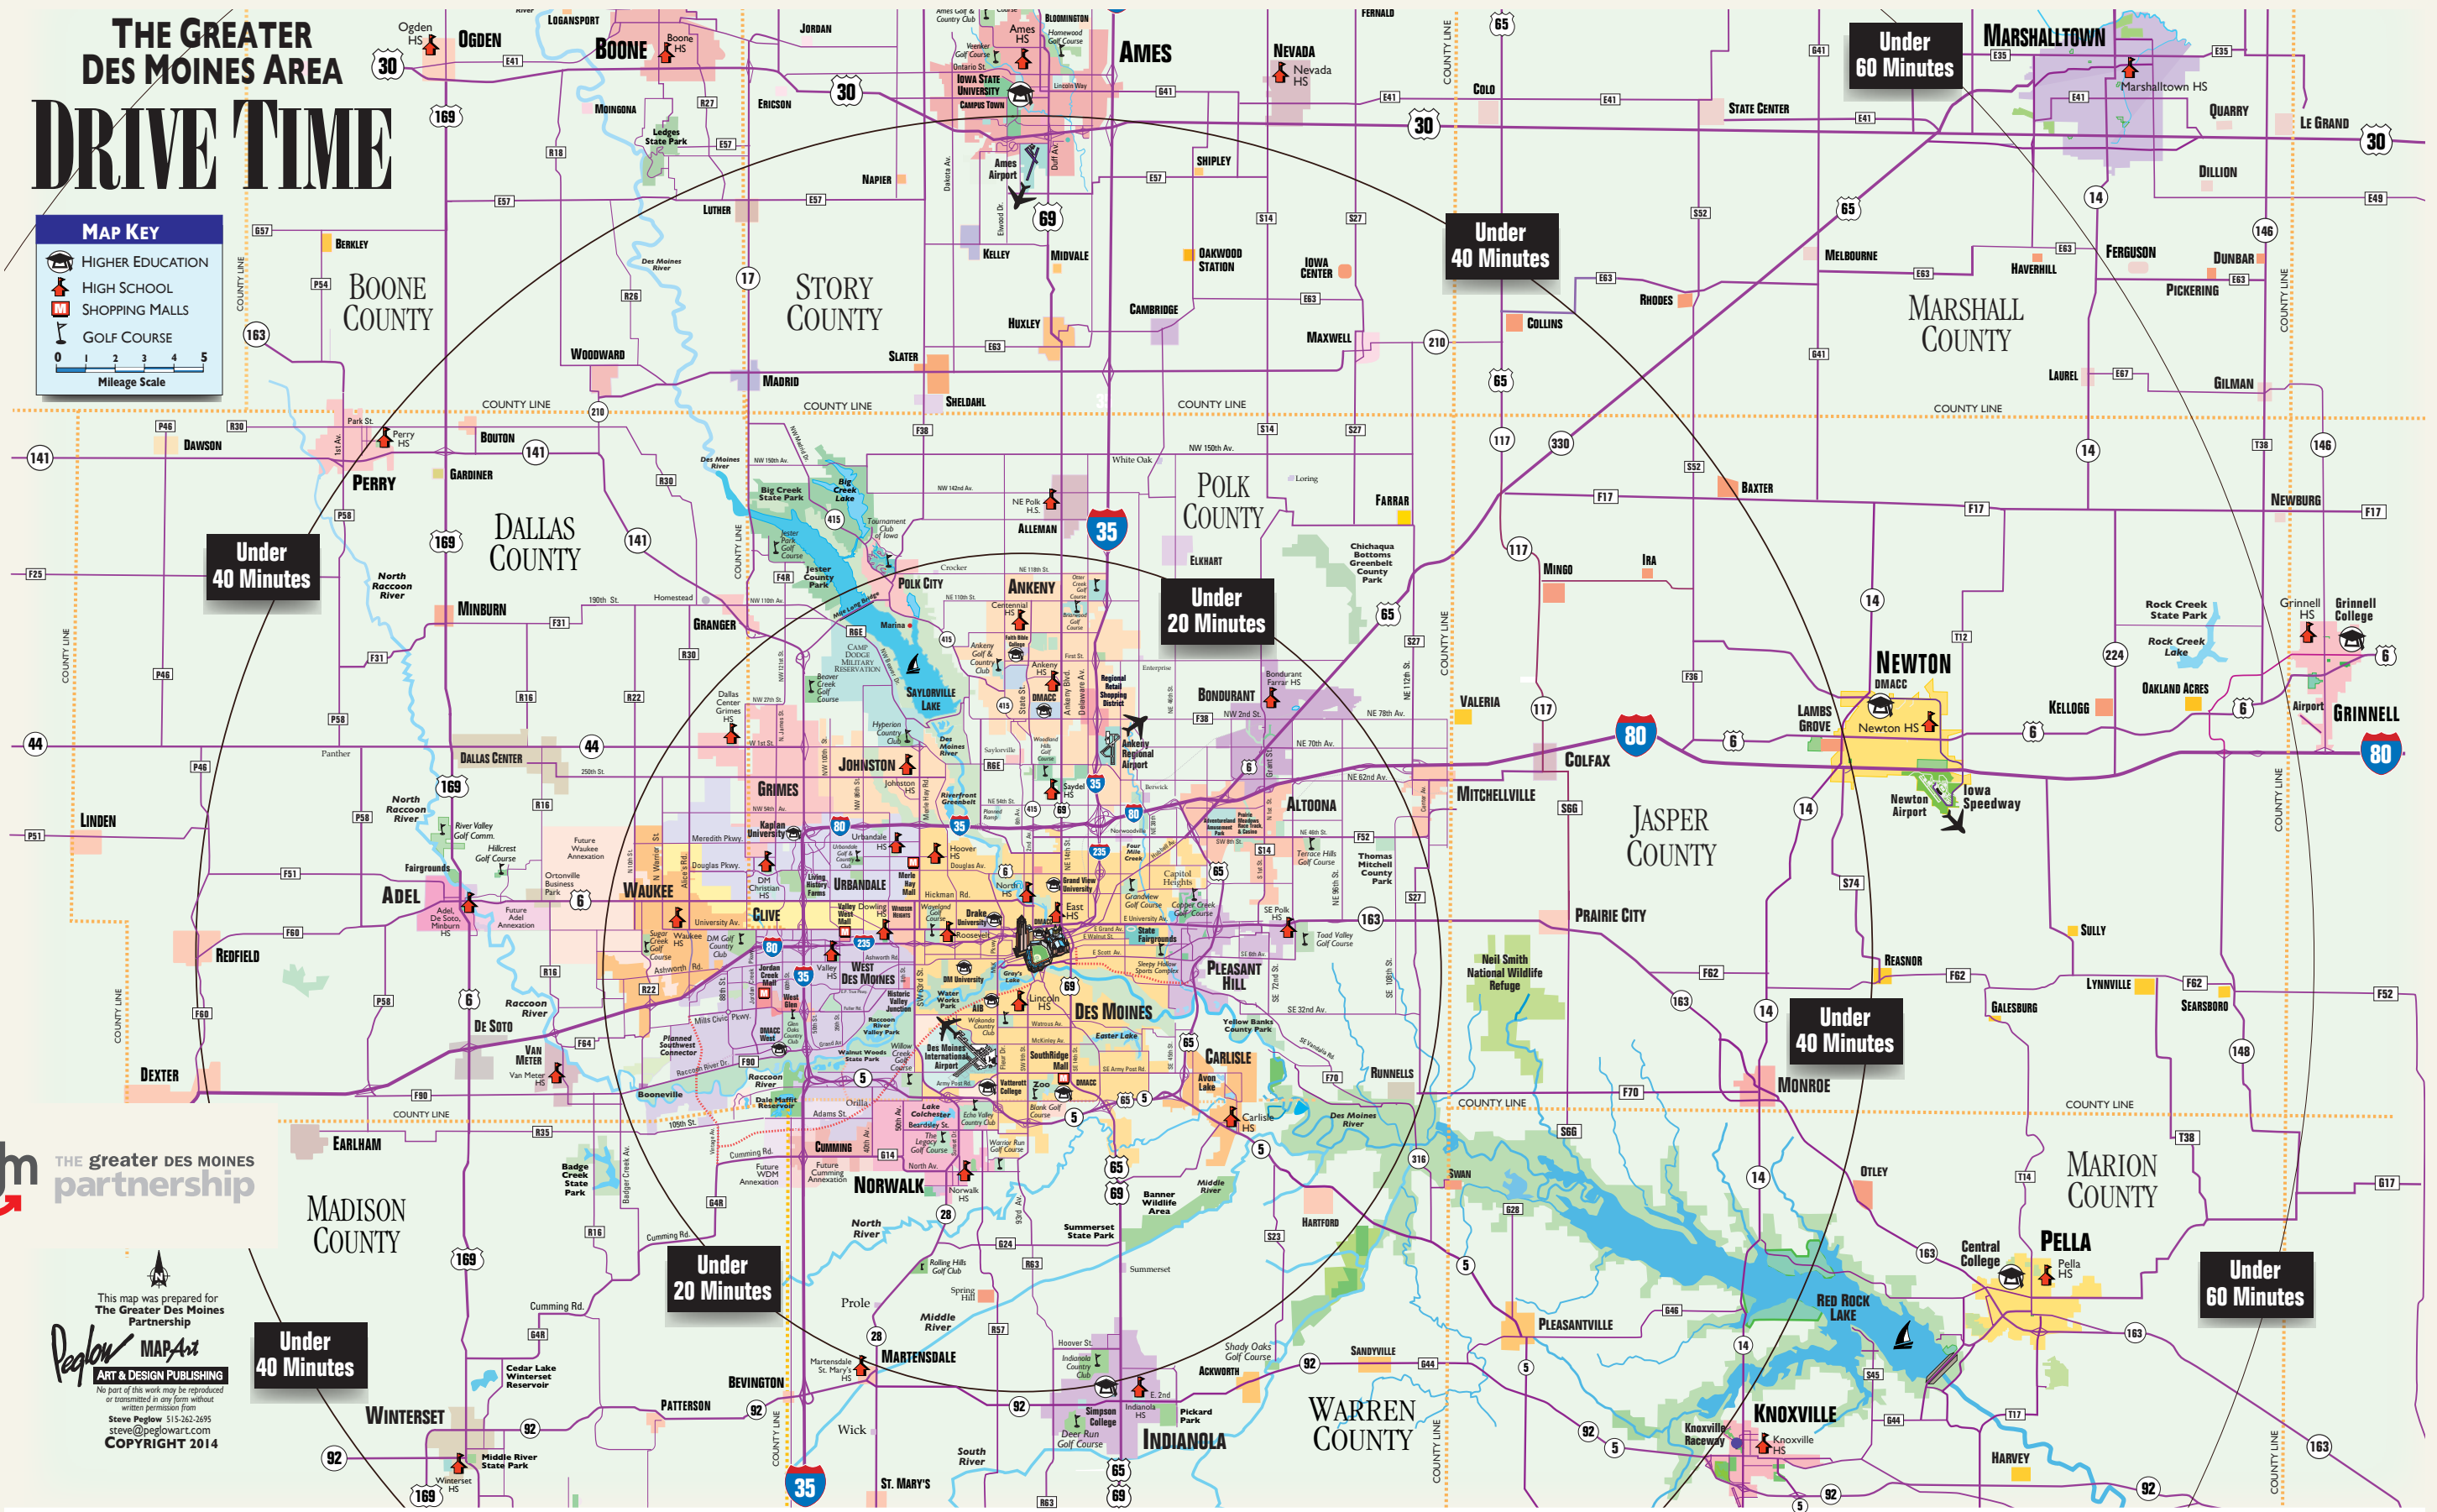

GREATER DES MOINES REGION

THE GREATER DES MOINES AREA DRIVE TIME

MAP KEY

1. HIGHER EDUCATION
   - HIGH SCHOOL
   - SHOPPING MALLS
   - GOLF COURSE
2. Mileage Scale
   0 1 2 3 4 5

This map was prepared for
The Greater Des Moines
Partnership

Peglow MAPART
ART & DESIGN PUBLISHING

**Under
40 Minutes**

**Under
20 Minutes**

**Under
20 Minutes**

**Under
40 Minutes**

**Under
40 Minutes**

**Under
60 Minutes**