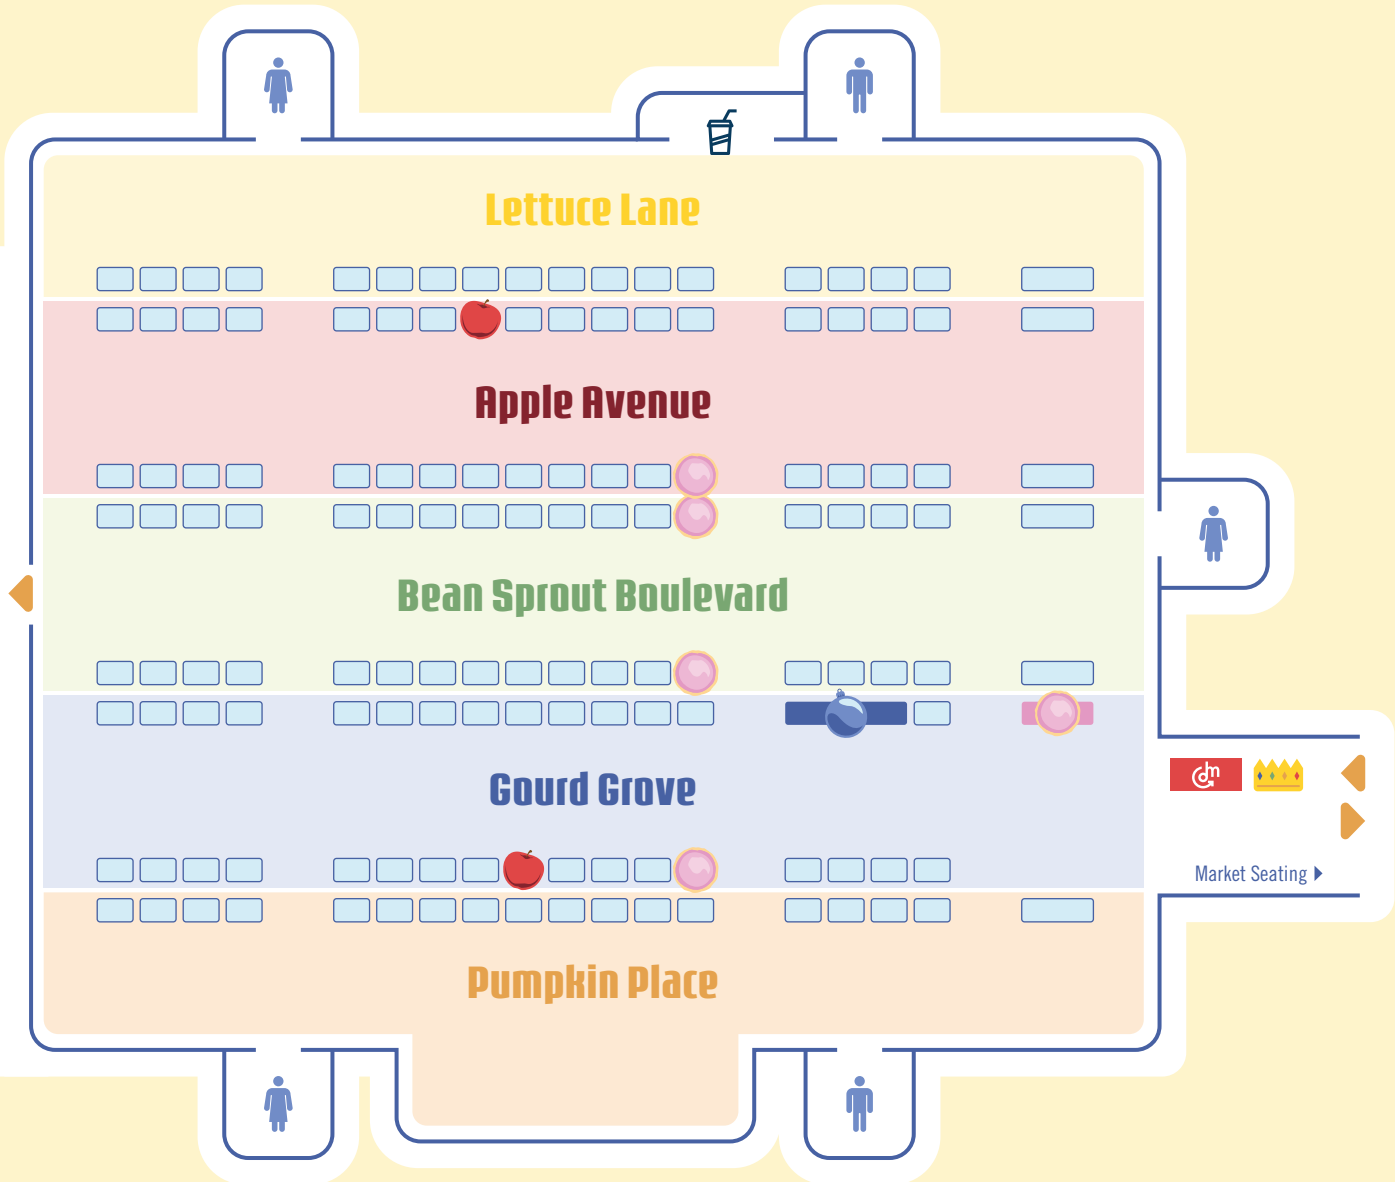

Hy-Vee Hall A

What's What? At The Market

-  Market Vendor
-  SPARK DSM Vendor
-  UnityPoint Health – Des Moines
-  Market Extra
-  Info Booth
-  Crown Making Station
-  Entrance/Exit
-  Restroom
-  Soda/Water