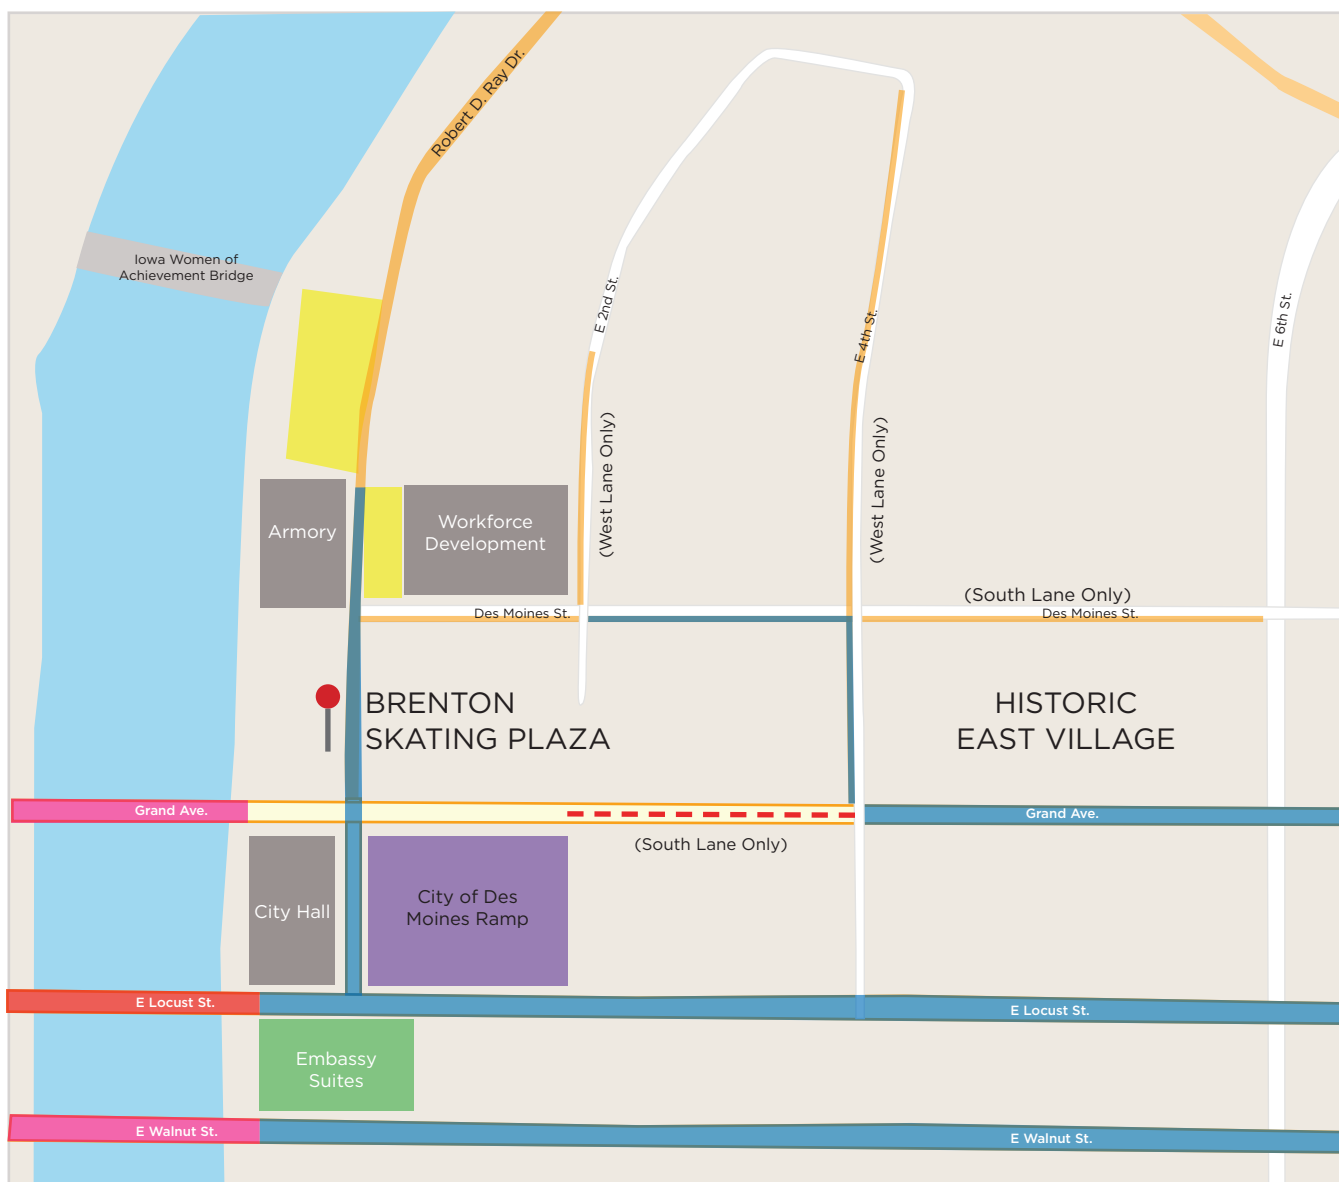

BRENTON SKATING PLAZA PARKING MAP

- STREET PARKING
- VALET PARKING
↳ \$8 up to 4 hours
\$15 thereafter
- RAMP PARKING
↳ \$1 per hour
\$10 daily max
- FREE LOT PARKING
↳ Monday – Friday: After 5 p.m.
Saturday – Sunday and Holidays
- METER PARKING
↳ Monday – Saturday: 9 a.m. - 9 p.m.
Sundays free
- FREE BRIDGE PARKING
- ROAD CLOSED
- UNDER CONSTRUCTION